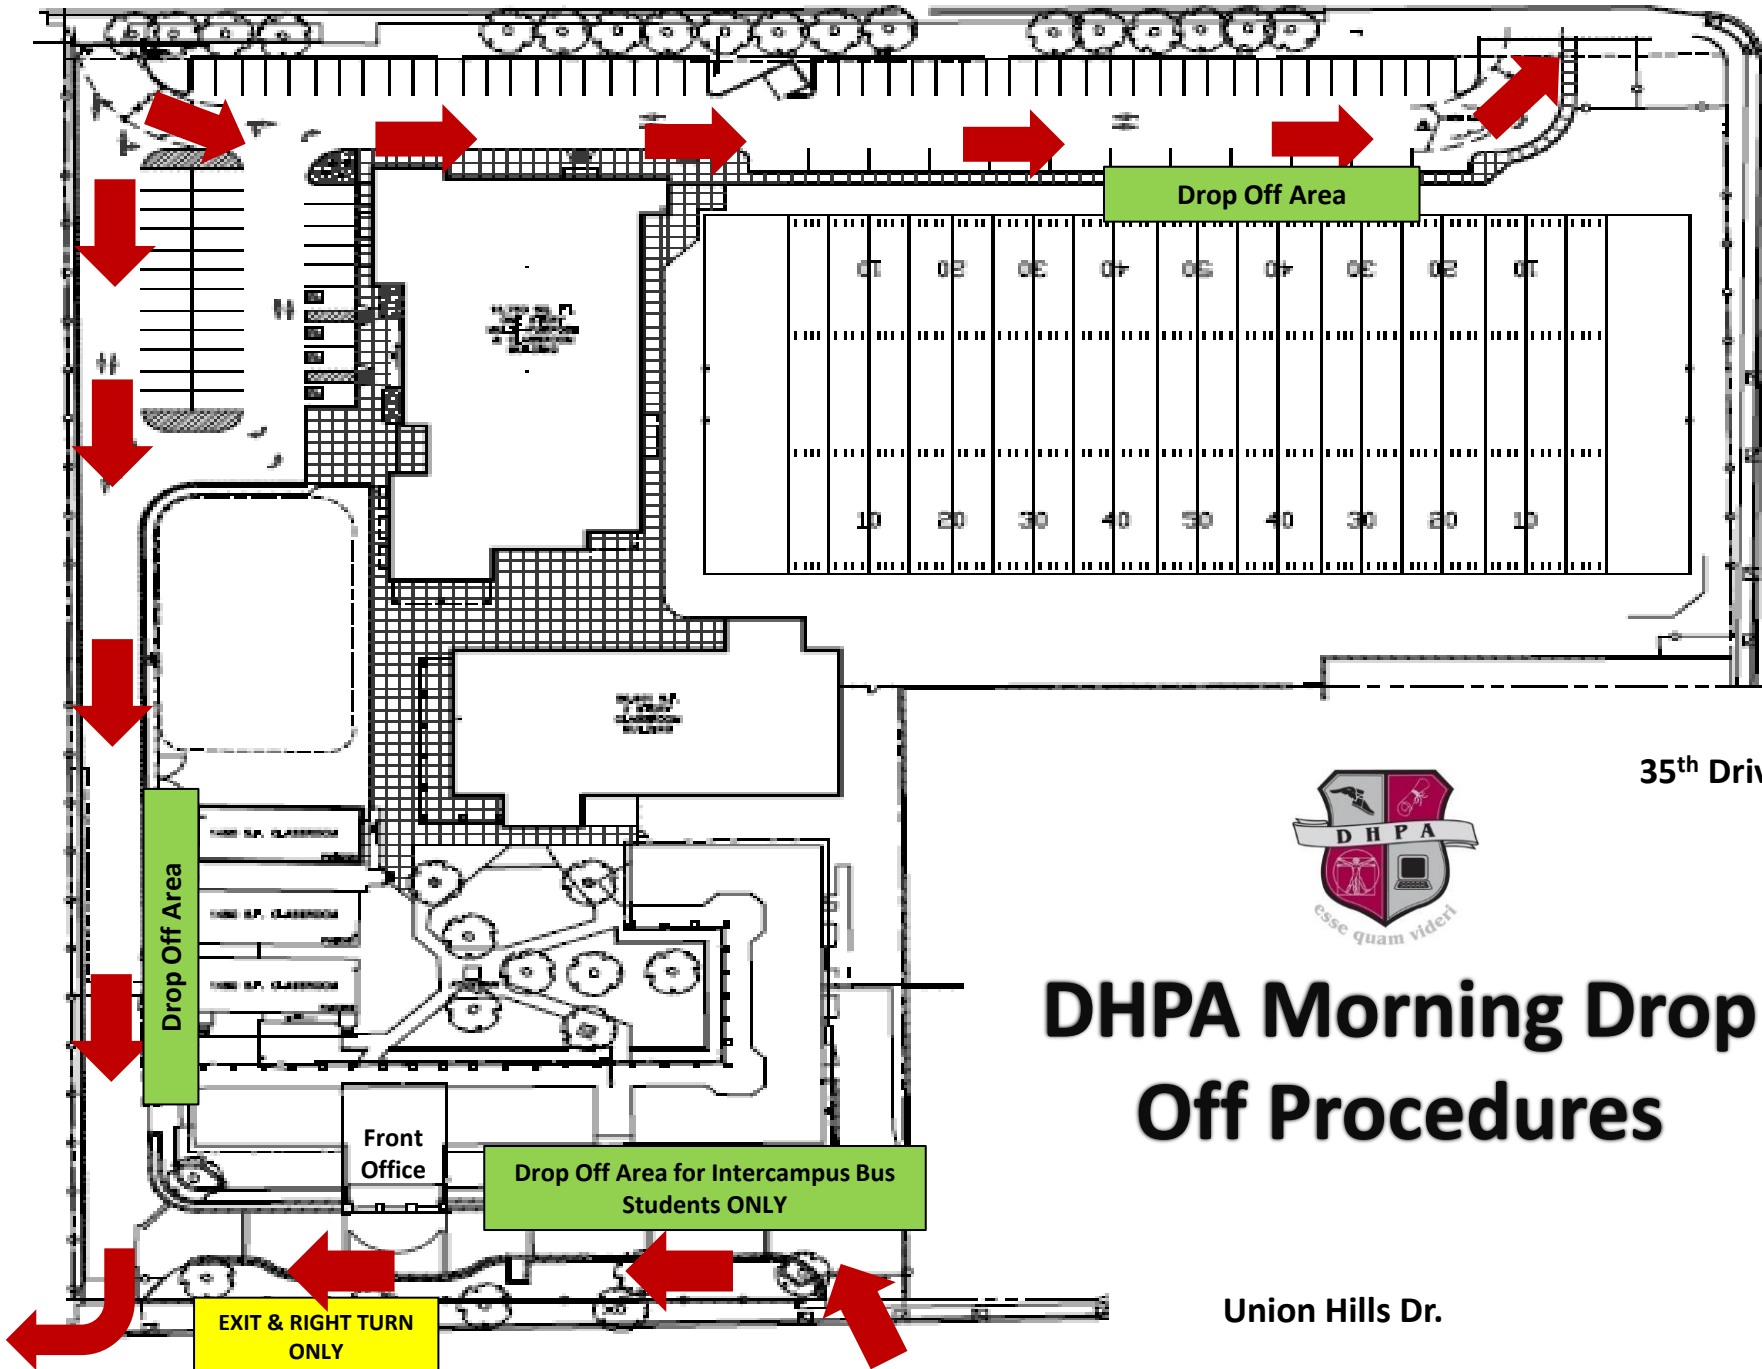

Morrow Drive

Must pull forward to pick up students

7th-12th Grade Pick Up and K-6th Grade Siblings

5th & 6th Grade Pick Up and K-4th Grade Siblings

EXIT & RIGHT TURN ONLY

BUS ENTRANCE ONLY

35th Drive

DHPA Afternoon Pick Up Procedures

Union Hills Dr.

Morrow Drive

35th Drive

DHPA Morning Drop Off Procedures

Union Hills Dr.