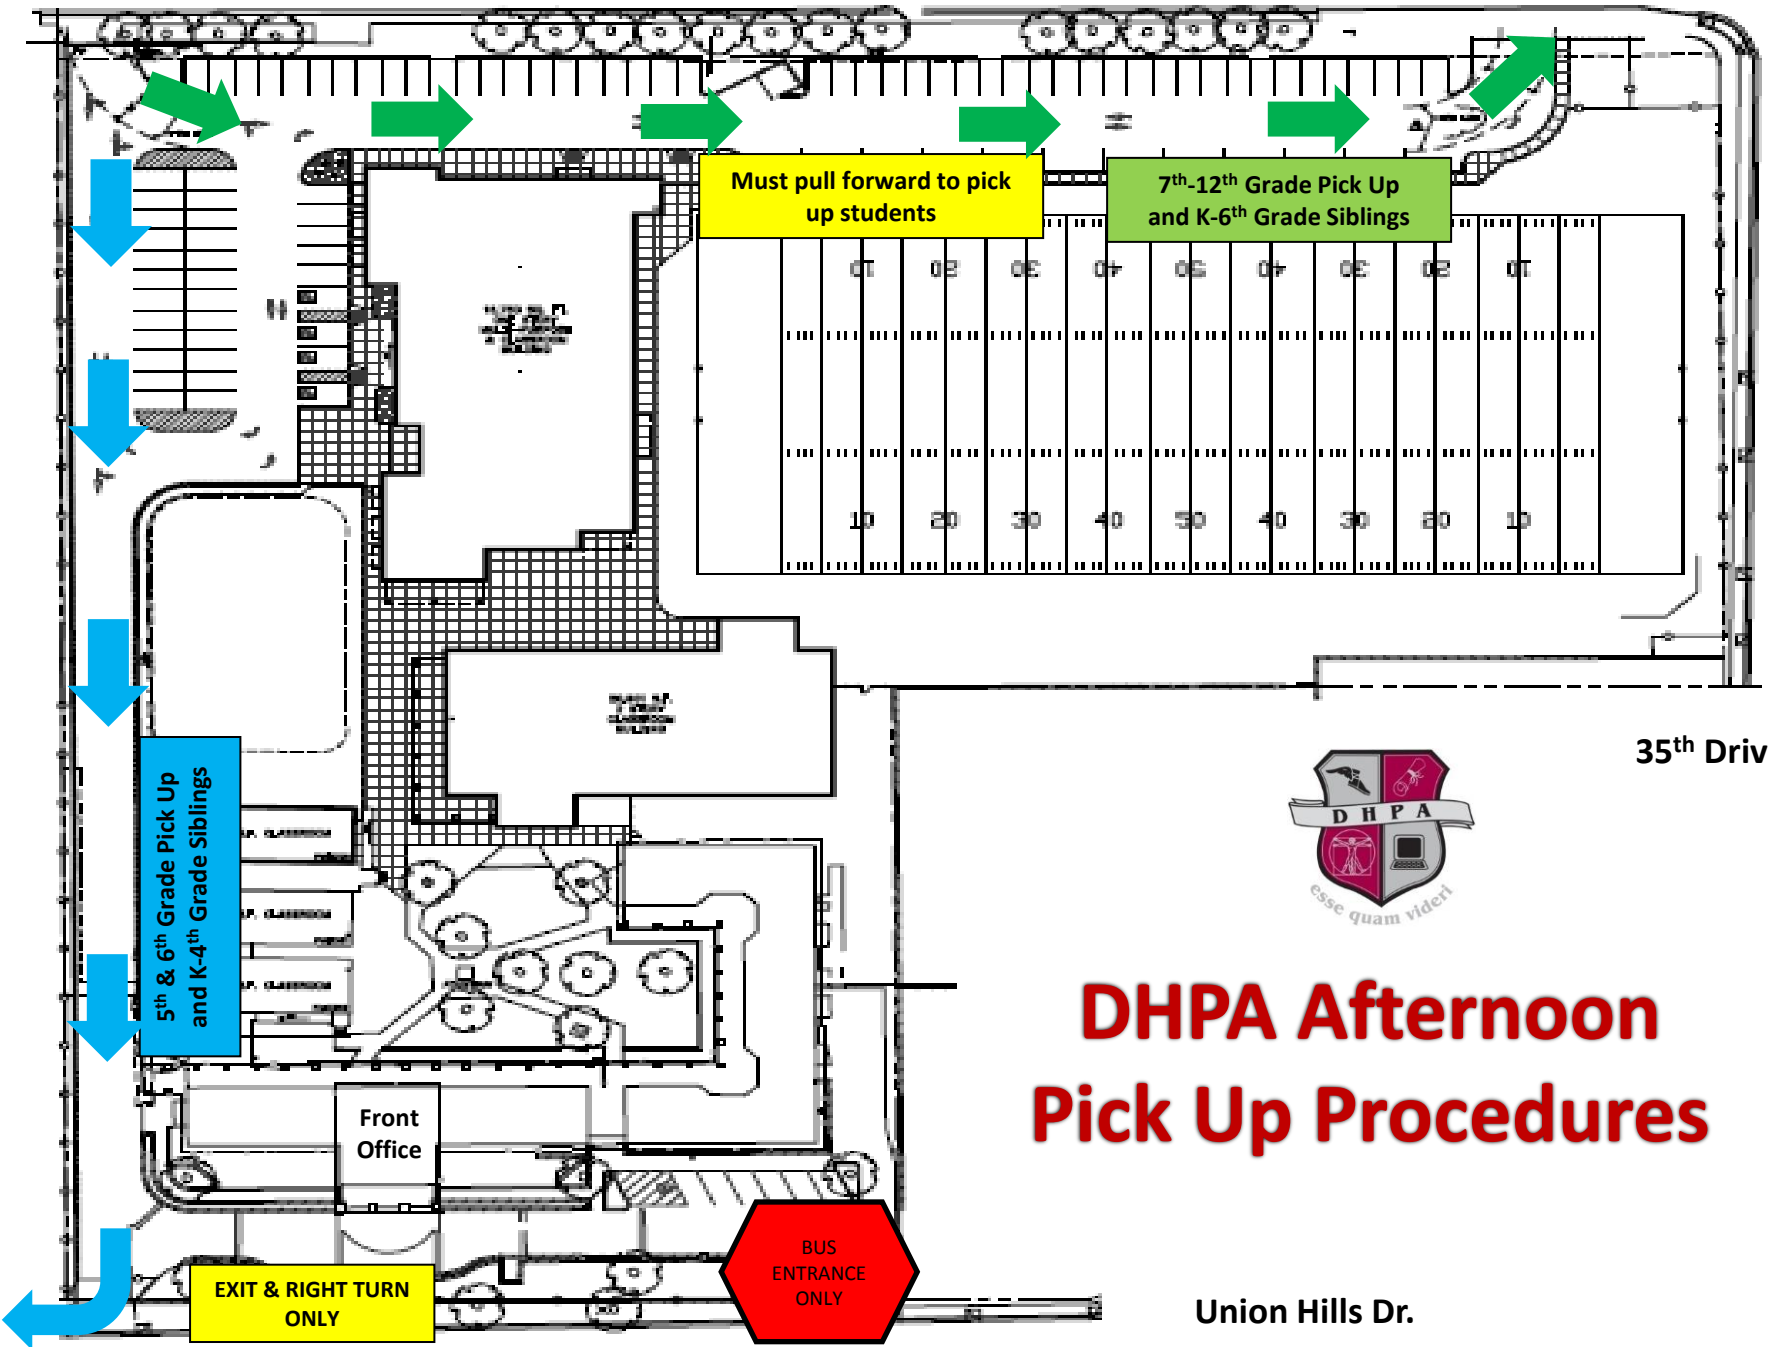

Morrow Drive

Must pull forward to pick up students

7th-12th Grade Pick Up and K-6th Grade Siblings

5th & 6th Grade Pick Up and K-4th Grade Siblings

EXIT & RIGHT TURN ONLY

BUS ENTRANCE ONLY

35th Drive

DHPA Afternoon Pick Up Procedures

Union Hills Dr.

Morrow Drive

35th Drive

DHPA Morning Drop Off Procedures

Union Hills Dr.